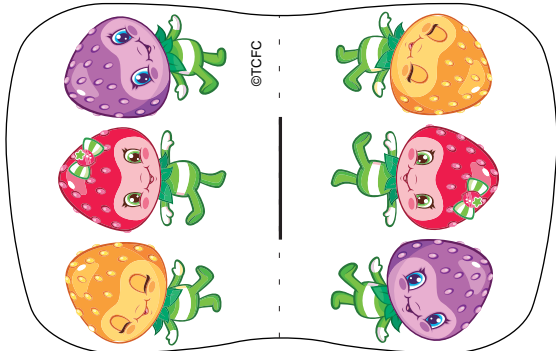

1

Puppet Theater

Create Your Own Berry Bitty City puppet show! Have an adult help you cut out these pieces to make the main stage! Fold along dotted lines and cut a slot in house. Insert tabs of pink piece through house slot from the back.

©TCFC

FOLD TOWARDS FRONT

©TCFC

2

Now have an adult help you cut out puppets and fold on dotted lines. Insert popsicle sticks through slots as shown. Then glue or tape sticks and flaps closed.

3

Puppet Theater

FOLD TOWARDS FRONT